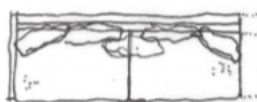

Upholstery in our wide range of fabric or leather.

Frame in wood.

Pirelli-band braided in the seat frame.

Steel legs:
Black
White
Chrome

Wooden legs:
Ash
Oak
Stained ash

Seat height:
400 mm

Moduls:

1 seater incl 2 back cushions
1 armrest-to connect
800x835 mm

1,5 seater incl 2 back cushions
1 armrest-to connect
1110x835 mm

2 seater incl 3 back cushions
1 armrest-toconnect
1560x835 mm

3 seater incl 5 back cushions
1 armrest-to connect
2180x835 mm

Corner incl 2 back cushions
To connect 2 sides
835x835 mm